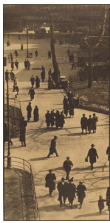

15. Paul Strand
American, 1890 - 1976
City Hall Park, New York, 1915
Platinum print
Image: 34 × 16.5 cm (13 3/8 × 6 1/2 in.)
The J. Paul Getty Museum, Los Angeles
86.XM.683.94