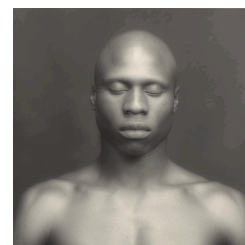

40. *Ken Moody*, 1983
  Robert Mapplethorpe
  American, 1946 – 1989
  Gelatin silver print
  Image: 15 3/16 x 15 1/4 in.
  Jointly acquired by the J. Paul Getty Trust and the Los Angeles County Museum of Art, with funds provided by the J. Paul Getty Trust and the David Geffen Foundation, 2011.7.16
  © Robert Mapplethorpe Foundation