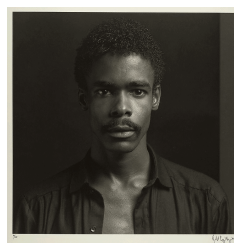

58. *Phillip Prioleau, 1980*
  Robert Mapplethorpe
  American, 1946 – 1989
  Gelatin silver print
  Image: 13 7/8 x 13 7/8 in.
  Promised Gift of The Robert Mapplethorpe
  Foundation to the J. Paul Getty Trust and the Los
  Angeles County Museum of Art, L.2012.88.353
  © Robert Mapplethorpe Foundation