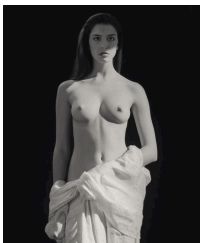

107. *Sonia Resika, 1988*
  Robert Mapplethorpe
  American, 1946 – 1989
  Gelatin silver print
  Image: 23 1/8 x 19 5/16 in.
  Jointly acquired by the J. Paul Getty Trust and the Los Angeles County Museum of Art; partial gift of The Robert Mapplethorpe Foundation; partial purchase with funds provided by the J. Paul Getty Trust and the David Geffen Foundation, 2011.9.35
  © Robert Mapplethorpe Foundation