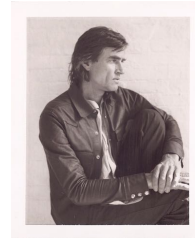

6. *Sam Wagstaff*, about 1972
  Robert Mapplethorpe
  American, 1946 – 1989
  Dye diffusion print
  Image: 4 1/2 x 3 1/2 in.
  Jointly acquired by the J. Paul Getty Trust and the Los Angeles County Museum of Art; partial gift of The Robert Mapplethorpe Foundation; partial purchase with funds provided by the J. Paul Getty Trust and the David Geffen Foundation, 2011.9.46
  © Robert Mapplethorpe Foundation