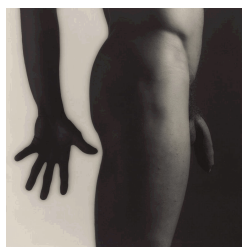

93. *Untitled*, 1981
  Robert Mapplethorpe
  American, 1946 – 1989
  Gelatin silver print
  Image: 15 3/8 x 15 1/16 in.
  Promised Gift of The Robert Mapplethorpe Foundation to the J. Paul Getty Trust and the Los Angeles County Museum of Art, L.2012.88.590
  © Robert Mapplethorpe Foundation