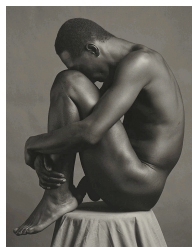

81. *Ajitto*, 1981
  Robert Mapplethorpe
  American, 1946 – 1989
  Gelatin silver print
  Image: 17 13/16 x 13 7/8 in.
  Promised Gift of The Robert Mapplethorpe
  Foundation to the J. Paul Getty Trust and the Los
  Angeles County Museum of Art, L.2012.88.474
  © Robert Mapplethorpe Foundation