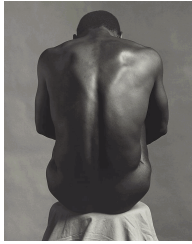

ROBERT MAPPLETHORPE

the perfect medium

www.Mapplethorpe.LA

79. *Ajitto*, 1981
  Robert Mapplethorpe
  American, 1946 – 1989
  Gelatin silver print
  Image: 17 11/16 x 13 15/16 in.
  Promised Gift of The Robert Mapplethorpe
  Foundation to the J. Paul Getty Trust and the Los
  Angeles County Museum of Art, L.2012.88.501
  © Robert Mapplethorpe Foundation