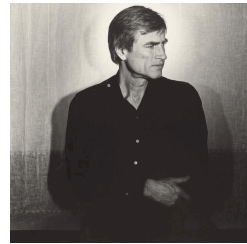

10. *Tulips*, 1978
Robert Mapplethorpe
American, 1946 – 1989
Gelatin silver print
Image: 13 15/16 x 13 15/16 in.
Jointly acquired by the J. Paul Getty Trust and the Los Angeles County Museum of Art, with funds provided by the J. Paul Getty Trust and the David Geffen Foundation, 2011.7.9
© Robert Mapplethorpe Foundation

ROBERT MAPPLETHORPE

the perfect medium

www.Mapplethorpe.LA

11. *Self-Portrait, 1975*
Robert Mapplethorpe
American, 1946 – 1989
Gelatin silver print
Image: 13 15/16 x 14 1/16 in.
Jointly acquired by the J. Paul Getty Trust and the Los Angeles County Museum of Art, with funds provided by the J. Paul Getty Trust and the David Geffen Foundation, 2011.7.2
© Robert Mapplethorpe Foundation