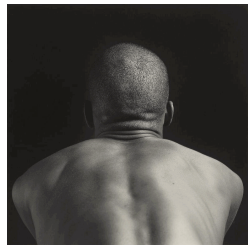

61. *Phillip Prioleau, 1982*
  Robert Mapplethorpe
  American, 1946 – 1989
  Gelatin silver print
  Image: 15 3/16 x 15 3/16 in.
  Promised Gift of The Robert Mapplethorpe
  Foundation to the J. Paul Getty Trust and the Los
  Angeles County Museum of Art, L.2012.88.710
  © Robert Mapplethorpe Foundation