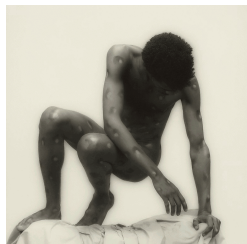

ROBERT MAPPLETHORPE

the perfect medium

www.Mapplethorpe.LA

65. *Phillip Prioleau*, 1984
  Robert Mapplethorpe
  American, 1946 – 1989
  Gelatin silver print
  Image: 15 3/16 x 15 3/16 in.
  Promised Gift of The Robert Mapplethorpe
  Foundation to the J. Paul Getty Trust and the Los
  Angeles County Museum of Art, L.2012.89.285
  © Robert Mapplethorpe Foundation