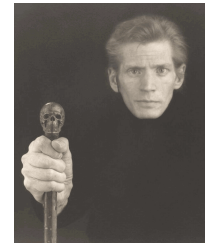

100. *Self-Portrait*, 1988
  Robert Mapplethorpe
  American, 1946 – 1989
  Platinum print
  Image: 23 1/8 x 19 in.
  Jointly acquired by the J. Paul Getty Trust and the Los Angeles County Museum of Art; partial gift of The Robert Mapplethorpe Foundation; partial purchase with funds provided by the J. Paul Getty Trust and the David Geffen Foundation, 2011.9.25
  © Robert Mapplethorpe Foundation