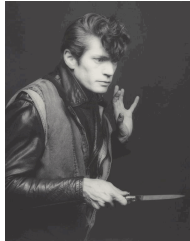

30. *Robert Mapplethorpe: Photographs*
Chrysler Museum of Art, 1978
Publication
Closed: 11 1/16 x 8 1/4 in.
Lent by a private collector, EE.2016.1

31. *Self-Portrait, 1983*
Robert Mapplethorpe
American, 1946 – 1989
Gelatin silver print
Image: 19 5/16 x 15 3/16 in.
Promised Gift of The Robert Mapplethorpe
Foundation to the J. Paul Getty Trust and the Los
Angeles County Museum of Art, L.2012.89.245
© Robert Mapplethorpe Foundation