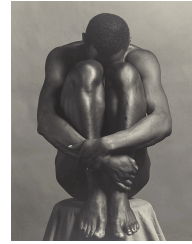

80. *Ajitto*, 1981
  Robert Mapplethorpe
  American, 1946 – 1989
  Gelatin silver print
  Image: 17 7/8 x 14 in.
  Jointly acquired by the J. Paul Getty Trust and the
  Los Angeles County Museum of Art, with funds
  provided by the J. Paul Getty Trust and the David
  Geffen Foundation, 2011.7.13
  © Robert Mapplethorpe Foundation