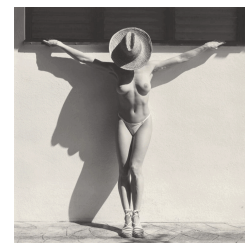

1. *Lisa Lyon, 1982*
   Robert Mapplethorpe
   American, 1946 – 1989
   Gelatin silver print
   Image: 15 1/16 x 15 3/16 in.
   Promised Gift of The Robert Mapplethorpe
   Foundation to the J. Paul Getty Trust and the Los
   Angeles County Museum of Art, L.2012.88.616
   © Robert Mapplethorpe Foundation