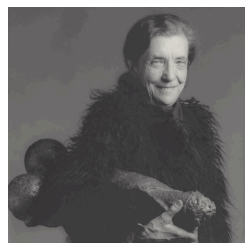

69. *Louise Bourgeois*, 1982
  Robert Mapplethorpe
  American, 1946 – 1989
  Gelatin silver print
  Image: 15 1/16 x 14 15/16 in.
  Promised Gift of The Robert Mapplethorpe
  Foundation to the J. Paul Getty Trust and the Los
  Angeles County Museum of Art, L.2012.88.841
  © Robert Mapplethorpe Foundation