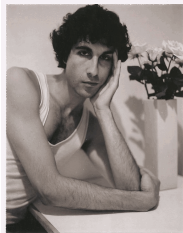

3. *Untitled, (David Croland)*, about 1973
  Robert Mapplethorpe
  American, 1946 – 1989
  Dye diffusion print
  Image: 4 1/2 x 3 1/2 in.
  Gift of The Robert Mapplethorpe Foundation to the J. Paul Getty Trust and the Los Angeles County Museum of Art, 2012.20.1.44
  © Robert Mapplethorpe Foundation