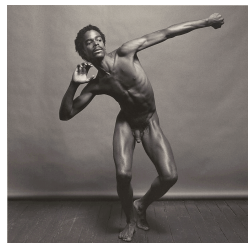

63. *Phillip Prioleau, 1979*
  Robert Mapplethorpe
  American, 1946 – 1989
  Gelatin silver print
  Image: 13 11/16 x 13 11/16 in.
  Promised Gift of The Robert Mapplethorpe
  Foundation to the J. Paul Getty Trust and the Los
  Angeles County Museum of Art, L.2012.88.301
  © Robert Mapplethorpe Foundation