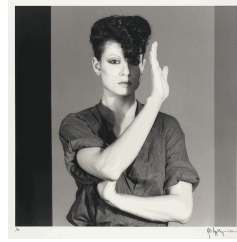

48. *Lisa Lyon, 1980*
  Robert Mapplethorpe
  American, 1946 – 1989
  Gelatin silver print
  Image: 13 15/16 x 13 15/16 in.
  Promised Gift of The Robert Mapplethorpe
  Foundation to the J. Paul Getty Trust and the Los
  Angeles County Museum of Art, L.2012.88.420
  © Robert Mapplethorpe Foundation