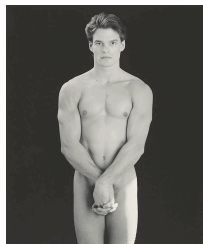

77. *Paul Wadina*, 1988
  Robert Mapplethorpe
  American, 1946 – 1989
  Gelatin silver print
  Image: 23 3/16 x 19 3/8 in.
  Promised Gift of The Robert Mapplethorpe
  Foundation to the J. Paul Getty Trust and the Los
  Angeles County Museum of Art, L.2012.89.729
  © Robert Mapplethorpe Foundation