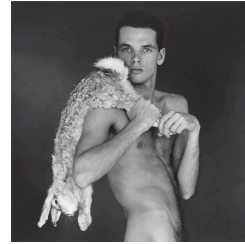

18. *Marcus Leatherdale, 1978*
  Robert Mapplethorpe
  American, 1946 – 1989
  Gelatin silver print
  Image: 13 3/4 x 13 3/4 in.
  Promised Gift of The Robert Mapplethorpe
  Foundation to the J. Paul Getty Trust and the Los
  Angeles County Museum of Art, L.2012.88.915
  © Robert Mapplethorpe Foundation