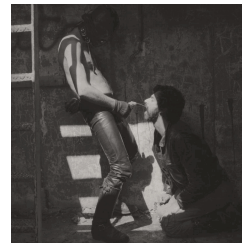

122. *Jim and Tom, Sausalito, 1977*
  Robert Mapplethorpe
  American, 1946 – 1989
  Selenium-toned gelatin silver print
  Image: 7 11/16 x 7 11/16 in.
  Jointly acquired by the J. Paul Getty Trust and the
  Los Angeles County Museum of Art; partial gift of
  The Robert Mapplethorpe Foundation; partial
  purchase with funds provided by the J. Paul Getty
  Trust and the David Geffen Foundation, 2011.9.41.3
  © Robert Mapplethorpe Foundation