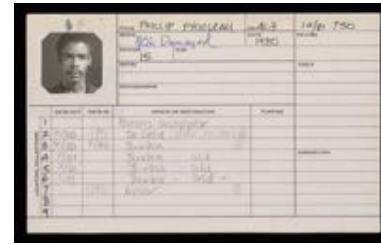

72. Card Inventory of Limited-Edition Prints, 1980
  Sheet: 4 5/16 x 8 in.
  The Getty Research Institute, Gift of The Robert Mapplethorpe Foundation, 2011.M.20.1150