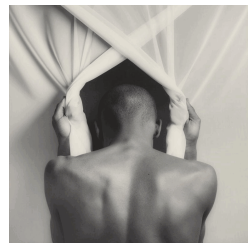

57. *Phillip Prioleau, 1982*
  Robert Mapplethorpe
  American, 1946 – 1989
  Gelatin silver print
  Image: 15 1/4 x 15 1/4 in.
  Promised Gift of The Robert Mapplethorpe
  Foundation to the J. Paul Getty Trust and the Los
  Angeles County Museum of Art, L.2012.88.678
  © Robert Mapplethorpe Foundation