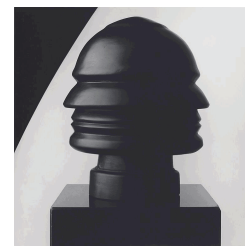

32. *Dollar Bill, 1987*
Robert Mapplethorpe
American, 1946 – 1989
Gelatin silver print
Image: 19 5/16 x 23 1/4 in.
Promised Gift of The Robert Mapplethorpe
Foundation to the J. Paul Getty Trust and the Los
Angeles County Museum of Art, L.2012.89.685
© Robert Mapplethorpe Foundation

34. *Continuous Profile of Mussolini, 1988*
Robert Mapplethorpe
American, 1946 – 1989
Gelatin silver print
Image: 19 5/16 x 19 5/16 in.
Promised Gift of The Robert Mapplethorpe
Foundation to the J. Paul Getty Trust and the Los
Angeles County Museum of Art, L.2012.89.764
© Robert Mapplethorpe Foundation