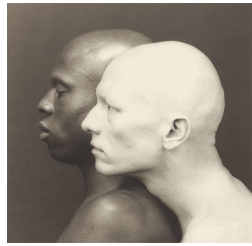

ROBERT MAPPLETHORPE

the perfect medium

www.Mapplethorpe.LA

103. *Ken Moody and Robert Sherman, 1984*
  Robert Mapplethorpe
  American, 1946 – 1989
  Platinum print
  Image: 19 7/16 x 19 3/4 in.
  Jointly acquired by the J. Paul Getty Trust and the Los Angeles County Museum of Art, with funds provided by the J. Paul Getty Trust and the David Geffen Foundation, 2011.7.23
  © Robert Mapplethorpe Foundation