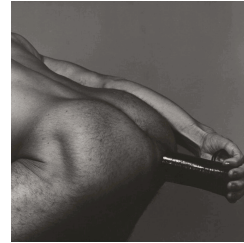

128. *John, N.Y.C., 1978*
  Robert Mapplethorpe
  American, 1946 – 1989
  Selenium-toned gelatin silver print
  Image: 7 11/16 x 7 11/16 in.
  Jointly acquired by the J. Paul Getty Trust and the Los Angeles County Museum of Art; partial gift of The Robert Mapplethorpe Foundation; partial purchase with funds provided by the J. Paul Getty Trust and the David Geffen Foundation, 2011.9.41.9
  © Robert Mapplethorpe Foundation