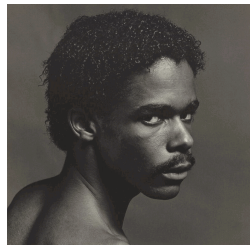

55. *Phillip Prioleau, 1979*
  Robert Mapplethorpe
  American, 1946 – 1989
  Gelatin silver print
  Image: 13 15/16 x 14 in.
  Promised Gift of The Robert Mapplethorpe
  Foundation to the J. Paul Getty Trust and the Los
  Angeles County Museum of Art, L.2012.88.297
  © Robert Mapplethorpe Foundation