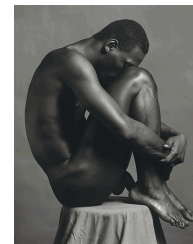

78. *Ajitto*, 1981
  Robert Mapplethorpe
  American, 1946 – 1989
  Gelatin silver print
  Image: 17 11/16 x 13 7/8 in.
  Promised Gift of The Robert Mapplethorpe
  Foundation to the J. Paul Getty Trust and the Los
  Angeles County Museum of Art, L.2012.88.472
  © Robert Mapplethorpe Foundation