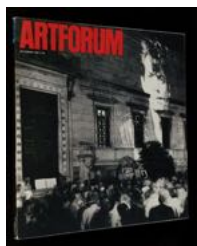

113. Cover of *ArtForum International*, September 1989
  Frank Herrera (photographer)
  American
  Publication
  Closed: 10 1/2 x 10 1/2 in.
  The Getty Research Institute, Gift of The Robert Mapplethorpe Foundation, 2011.M.20.1145