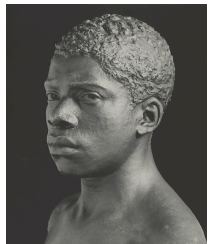

37. *Black Bust*, 1988
  Robert Mapplethorpe
  American, 1946 – 1989
  Gelatin silver print
  Image: 23 1/4 x 19 3/8 in.
  Promised Gift of The Robert Mapplethorpe Foundation to the J. Paul Getty Trust and the Los Angeles County Museum of Art, L.2012.89.750
  © Robert Mapplethorpe Foundation