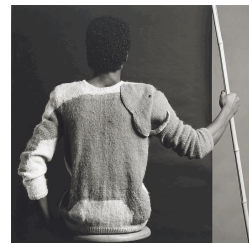

64. *Phillip Prioleau, 1984*
  Robert Mapplethorpe
  American, 1946 – 1989
  Gelatin silver print
  Image: 13 13/16 x 13 7/8 in.
  Promised Gift of The Robert Mapplethorpe
  Foundation to the J. Paul Getty Trust and the Los
  Angeles County Museum of Art, L.2012.89.853
  © Robert Mapplethorpe Foundation