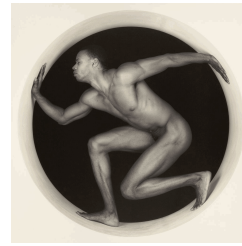

86. *Thomas*, 1987
  Robert Mapplethorpe
  American, 1946 – 1989
  Gelatin silver print
  Image: 19 3/16 x 19 3/16 in.
  Jointly acquired by the J. Paul Getty Trust and the Los Angeles County Museum of Art, with funds provided by the J. Paul Getty Trust and the David Geffen Foundation, 2011.7.31
  © Robert Mapplethorpe Foundation