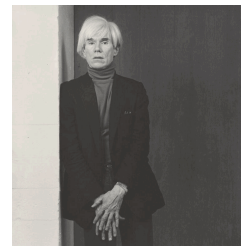

33. *Melody (Shoe), 1987*
Robert Mapplethorpe
American, 1946 – 1989
Gelatin silver print
Image: 19 1/4 x 19 3/8 in.
Gift of The Robert Mapplethorpe Foundation to
the J. Paul Getty Trust and the Los Angeles County
Museum of Art, 2012.52.22
© Robert Mapplethorpe Foundation

34. *Continuous Profile of Mussolini, 1988*
Robert Mapplethorpe
American, 1946 – 1989
Gelatin silver print
Image: 19 5/16 x 19 5/16 in.
Promised Gift of The Robert Mapplethorpe
Foundation to the J. Paul Getty Trust and the Los
Angeles County Museum of Art, L.2012.89.764
© Robert Mapplethorpe Foundation

ROBERT MAPPLETHORPE

the perfect medium

www.Mapplethorpe.LA

35. *Self-Portrait*, 1985
Robert Mapplethorpe
American, 1946 – 1989
Gelatin silver print
Image: 15 1/4 x 15 3/16 in.
Jointly acquired by the J. Paul Getty Trust and the Los Angeles County Museum of Art, with funds provided by the J. Paul Getty Trust and the David Geffen Foundation, 2011.7.21
© Robert Mapplethorpe Foundation