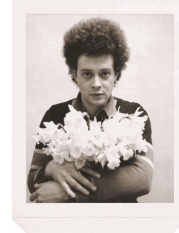

4. *Untitled (Nigel Waymouth)*, about 1973
  Robert Mapplethorpe
  American, 1946 – 1989
  Dye diffusion print
  Image: 4 1/2 x 3 1/2 in.
  Gift of The Robert Mapplethorpe Foundation to the J. Paul Getty Trust and the Los Angeles County Museum of Art, 2012.20.1.11
  © Robert Mapplethorpe Foundation