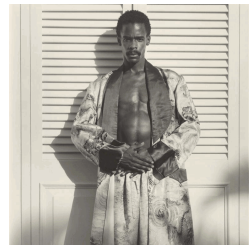

62. *Phillip Prioleau, 1982*
  Robert Mapplethorpe
  American, 1946 – 1989
  Gelatin silver print
  Image: 15 x 15 3/16 in.
  Promised Gift of The Robert Mapplethorpe
  Foundation to the J. Paul Getty Trust and the Los
  Angeles County Museum of Art, L.2012.88.626
  © Robert Mapplethorpe Foundation