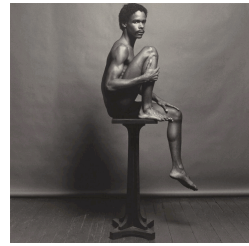

60. *Phillip Prioleau, 1979*
  Robert Mapplethorpe
  American, 1946 – 1989
  Gelatin silver print
  Image: 13 11/16 x 13 3/4 in.
  Promised Gift of The Robert Mapplethorpe
  Foundation to the J. Paul Getty Trust and the Los
  Angeles County Museum of Art, L.2012.88.300
  © Robert Mapplethorpe Foundation