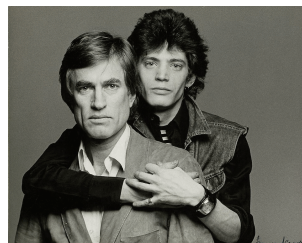

28. *Portrait of Robert Mapplethorpe and Sam Wagstaff, 1974*
  Francesco Scavullo
  American, 1921 – 2004
  Gelatin silver print
  Image: 10 3/4 x 13 11/16 in.
  Gift of The Robert Mapplethorpe Foundation to the J. Paul Getty Trust and the Los Angeles County Museum of Art, 2012.11.2
  © Estate of Francesco Scavullo