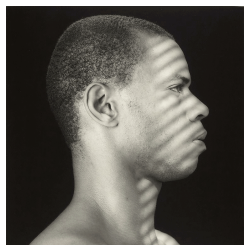

83. *Thomas*, 1986
  Robert Mapplethorpe
  American, 1946 – 1989
  Gelatin silver print
  Image: 19 1/8 x 19 1/8 in.
  Promised Gift of The Robert Mapplethorpe
  Foundation to the J. Paul Getty Trust and the Los
  Angeles County Museum of Art, L.2012.89.557
  © Robert Mapplethorpe Foundation