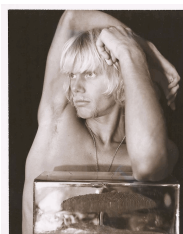

9. *Untitled (Randy)*, 1975
  Robert Mapplethorpe
  American, 1946 – 1989
  Dye diffusion print
  Image: 4 1/2 x 3 1/2 in.
  Gift of The Robert Mapplethorpe Foundation to the J. Paul Getty Trust and the Los Angeles County Museum of Art, 2012.20.1.30
  © Robert Mapplethorpe Foundation