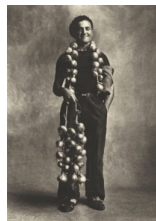

24. Irving Penn
American, 1917 - 2009
Breton Onion Seller, London, Negative, 1950; print, 1967
Platinum and palladium print
Image: 41 × 30.6 cm (16 1/8 × 12 1/16 in.)
The J. Paul Getty Museum, Los Angeles, Partial gift of
Irving Penn
© *The Irving Penn Foundation*
2008.1.156