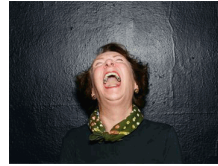

41. Unknown maker
Oh, Romeo!, Mid-1900s
Gelatin silver print
Image: 7.5 × 11.4 cm (2 15/16 × 4 1/2 in.)
The J. Paul Getty Museum, Los Angeles, Gift of Sharon and Michael Blasgen and Michael Wilson
Status undetermined
2009.141.2