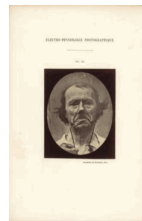

22. Guillaume-Benjamin Duchenne
French, 1806 - 1875
Figure 44, The Muscle of Sadness, Negative 1854-56; print 1876
Albumen silver print
Image: 11 × 9 cm (4 5/16 × 3 9/16 in.)
The J. Paul Getty Museum, Los Angeles
84.XB.1342.2.43