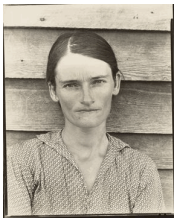

15. Walker Evans
  American, 1903 - 1975
  [Allie Mae Burroughs, Wife of a Cotton Sharecropper, Hale County, Alabama](#), Negative, 1936; print, 1950s
  Gelatin silver print
  Image: 24.3 × 19.2 cm (9 9/16 × 7 9/16 in.)
  The J. Paul Getty Museum, Los Angeles
  84.XM.956.301