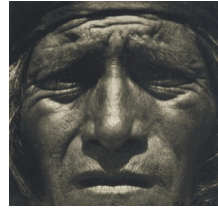

14. Dorothea Lange
  American, 1895 - 1965
  [Hopi Indian, New Mexico](#), Negative, about 1923; print, 1926
  Gelatin silver print
  Image: 18.4 × 19.7 cm (7 1/4 × 7 3/4 in.)
  The J. Paul Getty Museum, Los Angeles
  © *Oakland Museum of California, the City of Oakland*
  84.XP.912.4