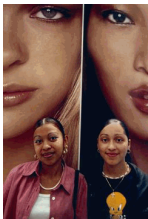

39. Lauren Greenfield
  American, born 1966
  Sisters Violeta, 21, and Massiel, 15, at the Limited in a Mall, San Francisco, California, Negative 1999; print 2008
  Silver-dye bleach print
  Image: 48.9 × 32.5 cm (19 1/4 × 12 13/16 in.)
  The J. Paul Getty Museum, Los Angeles
  © *Lauren Greenfield/INSTITUTE*
  2009.20.6