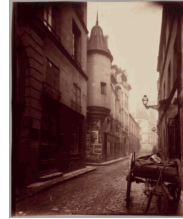

32. Eugène Atget
  French, 1857 - 1927
  Rue Hautefeuille, About 1898
  Albumen silver print
  Image: 22 × 18.1 cm (8 11/16 × 7 1/8 in.)
  The J. Paul Getty Museum, Los Angeles, Gift of Mary and Dan Solomon in honor of Jim Cuno
  2022.45.61.32