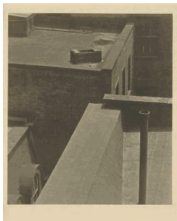

9. Paul Strand
  American, 1890 - 1976
  New York, 1917
  Gelatin silver and platinum print on Satista paper
  Image: 29.7 x 25.7 cm (11 11/16 x 10 1/8 in.)
  © Aperture Foundation
  86.XM.683.95