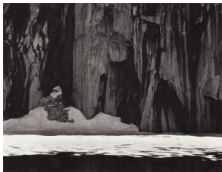

7. Ansel Adams
American, 1902 - 1984
Frozen Lake and Cliffs, Sierra Nevada, California,
Negative, 1932; print, 1980
Gelatin silver print
Image: 36.5 x 47.3 cm (14 3/8 x 18 5/8 in.)
© *The Ansel Adams Publishing Rights Trust*
2011.83.8