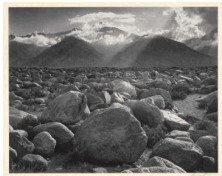

9. Ansel Adams
American, 1902 - 1984
Mt. Williamson from Manzanar, California, 1944
Gelatin silver print
Image: 19.1 x 23.8 cm (7 1/2 x 9 3/8 in.)
© *The Ansel Adams Publishing Rights Trust*
84.XP.208.160