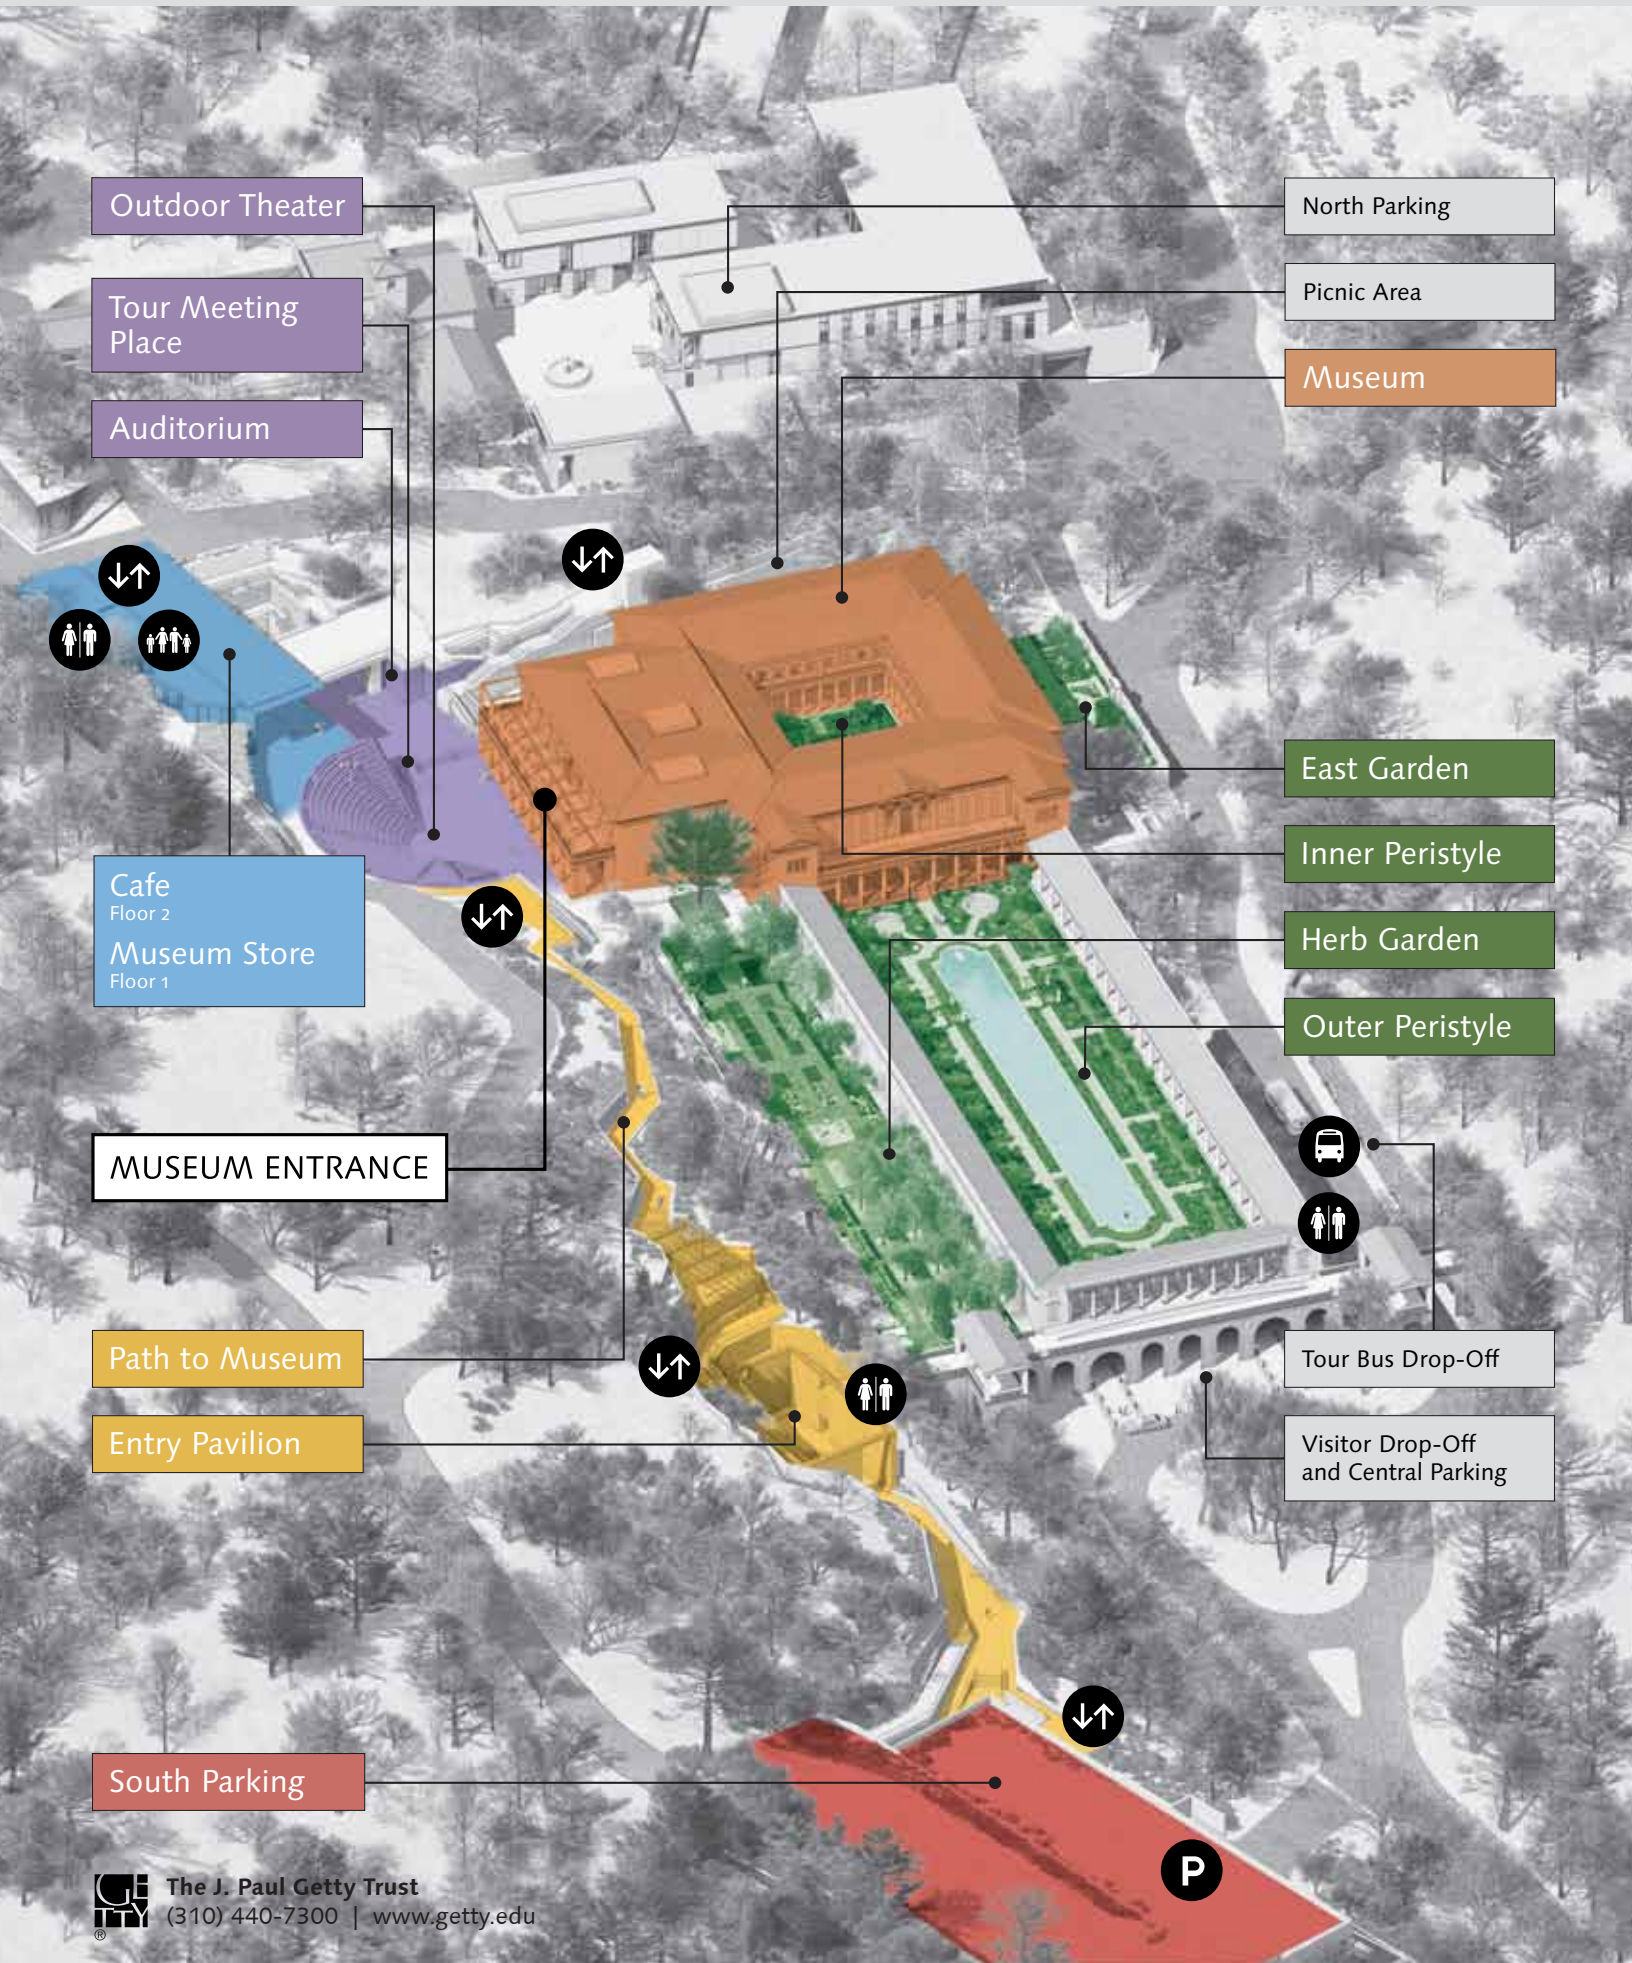

# The Getty Villa

Outdoor Theater

Tour Meeting Place

Auditorium

Cafe  
Floor 2  
Museum Store  
Floor 1

MUSEUM ENTRANCE

Path to Museum

Entry Pavilion

South Parking

North Parking

Picnic Area

Museum

East Garden

Inner Peristyle

Herb Garden

Outer Peristyle

Tour Bus Drop-Off

Visitor Drop-Off and Central Parking