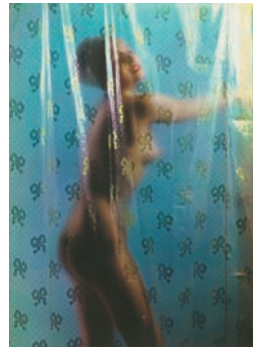

8. Paul Outerbridge
American, 1896–1958
The Shower, 1937
Carbro print
Image: 39.8 x 29.8 cm (15 11/16 x 11 3/4 in.)
Paul Outerbridge, Jr. © 2008 G. Ray Hawkins Gallery, Beverly Hills, California
The J. Paul Getty Museum, Los Angeles
87.XM.66.1