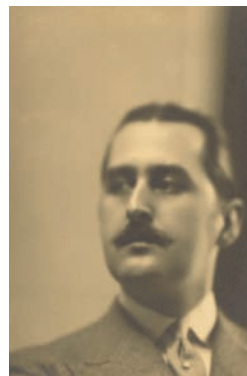

4. Paul Outerbridge
  American, 1896–1958
  Self-Portrait, about 1924
  Gelatin silver print
  Image: 15.2 x 10.5 cm (6 x 4 1/8 in.)
  Paul Outerbridge, Jr. © 2008 G. Ray Hawkins Gallery, Beverly Hills, California
  Gift of Mark and Pam Story, The J. Paul Getty Museum, Los Angeles
  96.XM.338.54