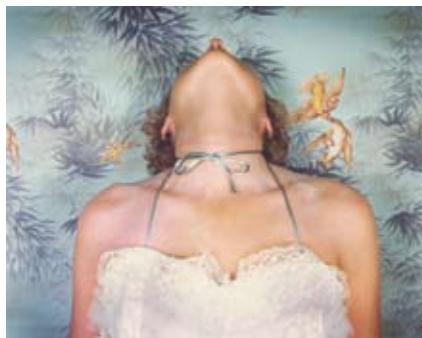

PAUL OUTERBRIDGE  
**JO ANN CALLIS**  
TAKING SHAPE  
MADE FOR MANUFACTURE

1. Jo Ann Callis  
American, born 1940  
*Figure under Bedspread*, 1974  
Gelatin silver print  
Image: 14.3 x 21.4 cm (5 5/8 x 8 7/16 in.)  
Gift of Gay Block, The J. Paul Getty Museum, Los Angeles  
© Jo Ann Callis  
2003.498.11

2. Jo Ann Callis  
American, born 1940  
*Woman with Blue Bow*, 1977  
Chromogenic print  
Image: 36.4 x 45.6 cm (14 5/16 x 17 15/16 in.)  
Gift of Gay Block, The J. Paul Getty Museum, Los Angeles  
© Jo Ann Callis  
2003.498.8

3. Jo Ann Callis  
American, born 1940  
*Woman with Wet Hair*, 1978  
Dye transfer print  
Framed: 66 x 81.3 cm (26 x 32 in.)  
Jo Ann Callis and Craig Krull Gallery  
© Jo Ann Callis  
EX.2009.3.1.2