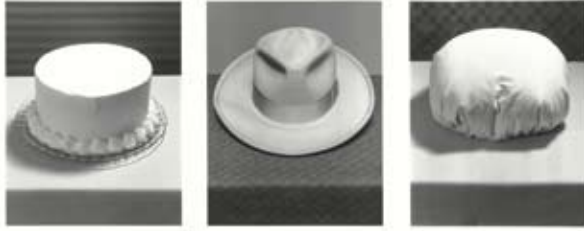

5. Jo Ann Callis
American, born 1940
Cake, Hat, Pillow, Negative 1982; print 1983
Gelatin silver print
Image: 20.8 x 54.7 cm (8 3/16 x 21 9/16 in.)
The J. Paul Getty Museum, Los Angeles
© Jo Ann Callis
2004.86.1