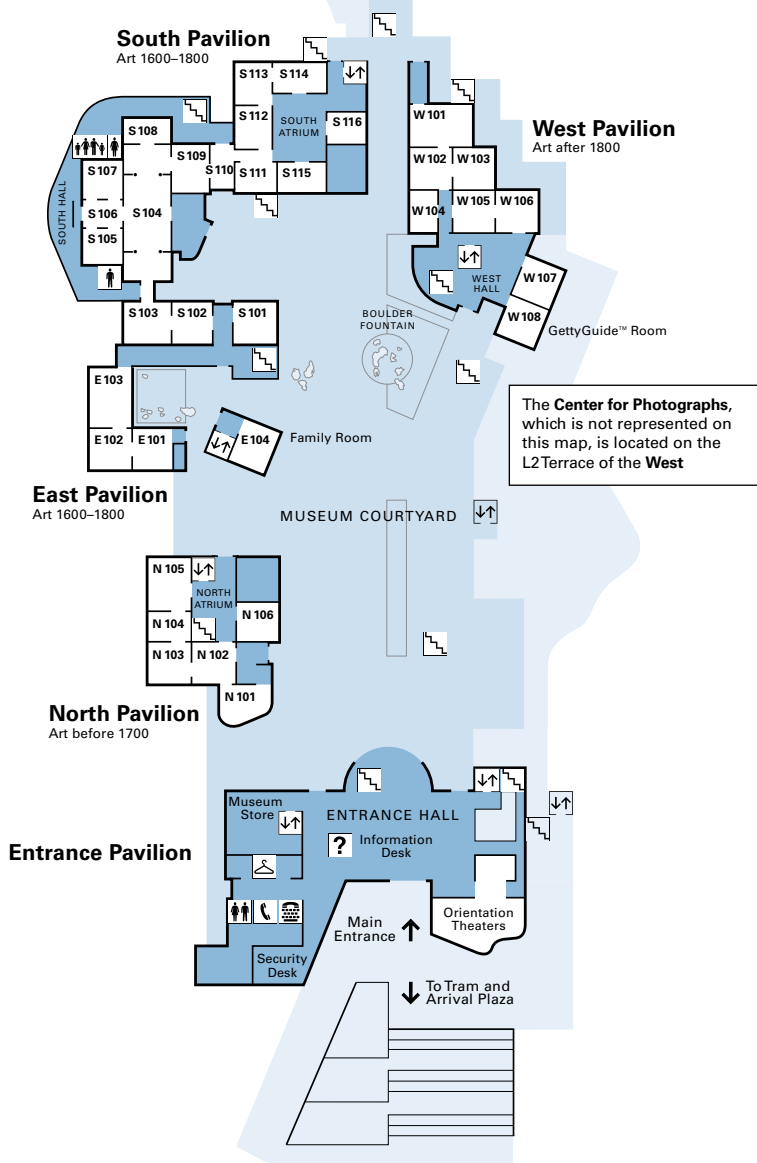

The Getty Center

Museum Map

PL Plaza Level

SOUTH PROMONTORY

2 Upper Level

SCHOOL

Education at the J. Paul Getty Museum