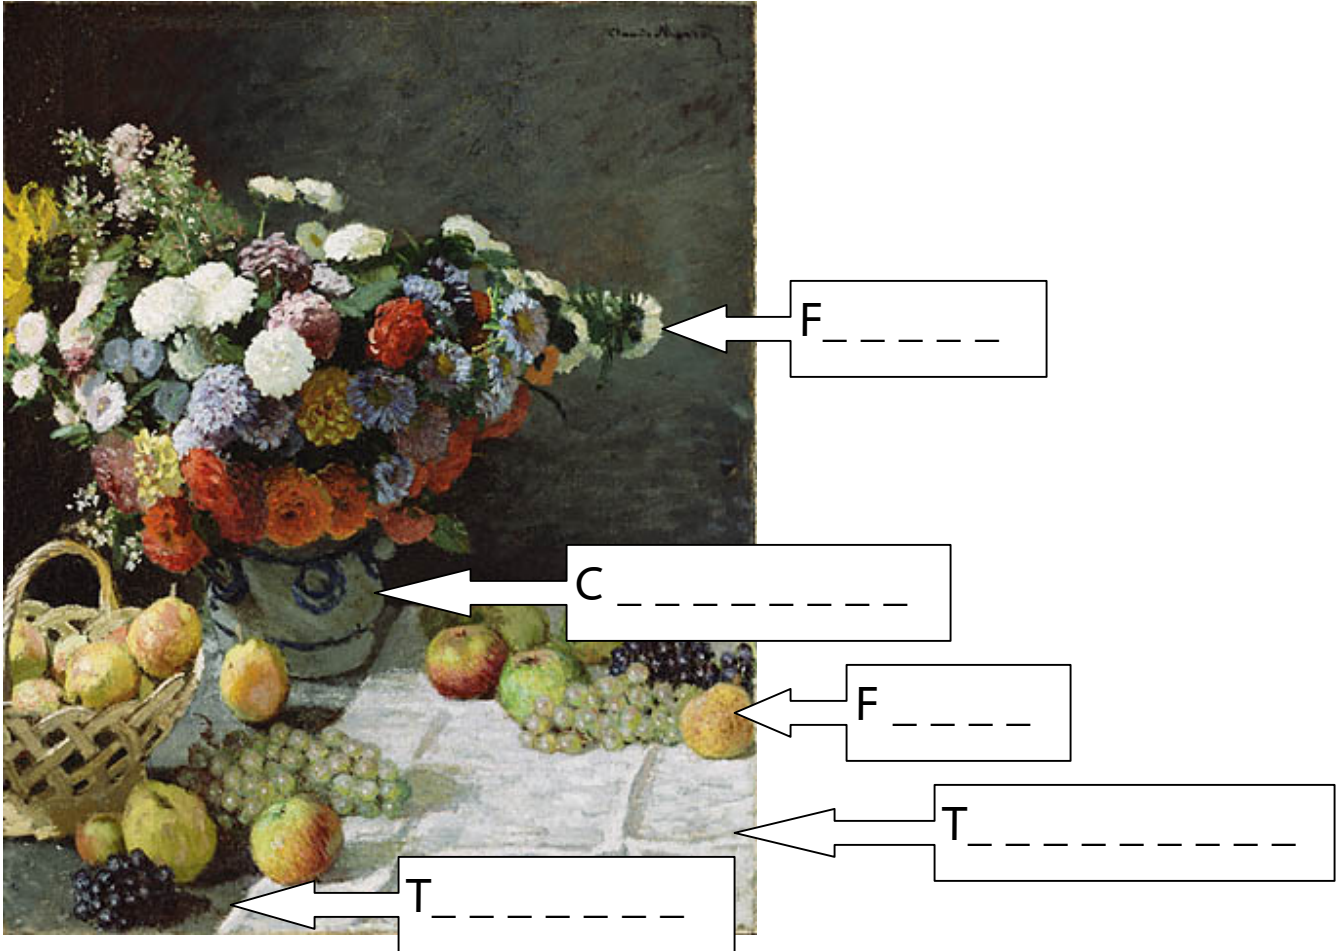

The Subject and Objects of Still Life

Student Worksheet 1b

Still Life with Flowers and Fruit, 1869, by Claude Monet (French, 1840–1926), Oil on canvas, 39 3/8 x 31 3/4 in., 83.PA.215

INSTRUCTIONS: Please label the five objects indicated above, then list each as either natural or man-made.

Natural objects

- 1.
- 2.
- 3.

Man-made objects

- 1.
- 2.
- 3.