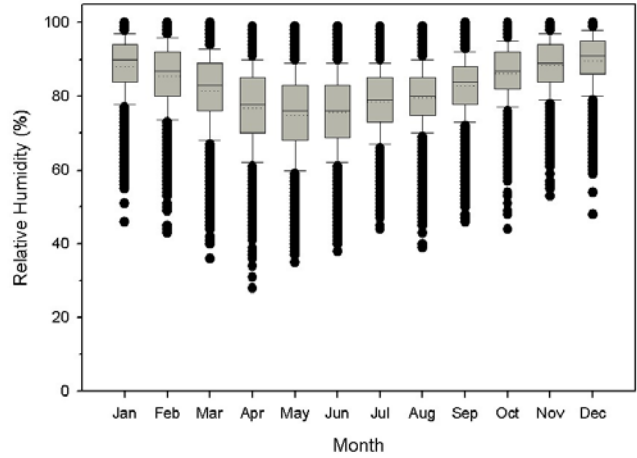

Box plots of outdoor temperature and relative humidity  
of monthly values over 1901–2000

Legend