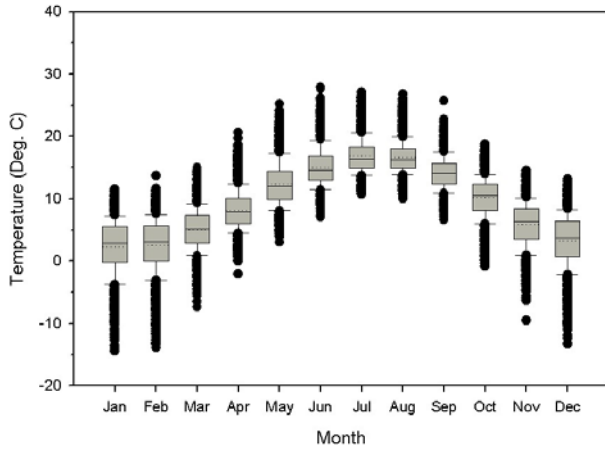

Box plots of outdoor temperature and relative humidity  
of monthly values over 1901–2000

Legend