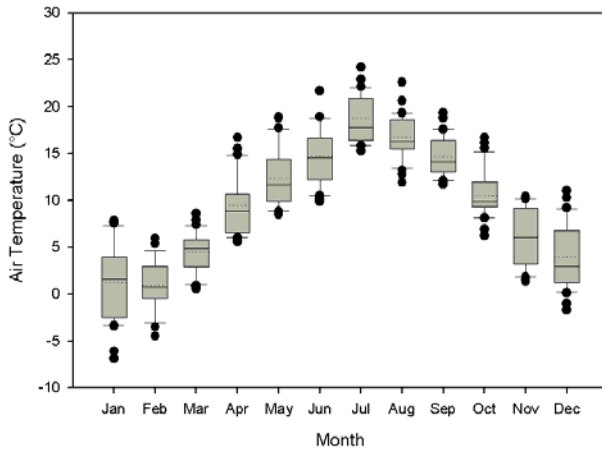

Box plots of indoor temperature and relative humidity of monthly values over 1901 in Church

Legend