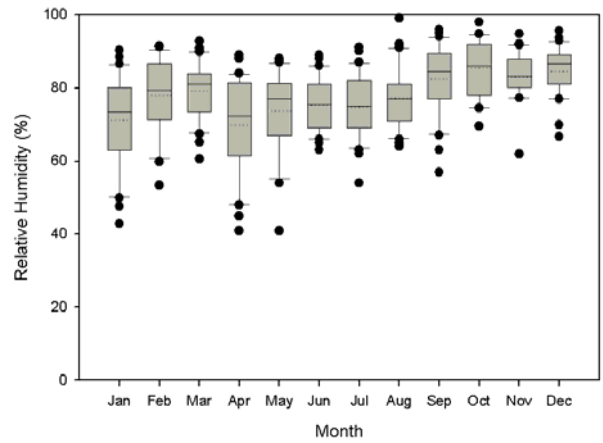

Box plots of indoor temperature and relative humidity of monthly values over 1901 in Church

Legend