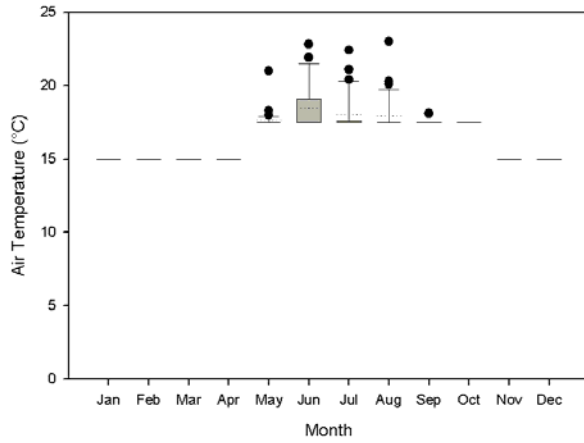

Box plots of indoor temperature and relative humidity of monthly values over 1953 in Sael, Canal Room and Church

legend