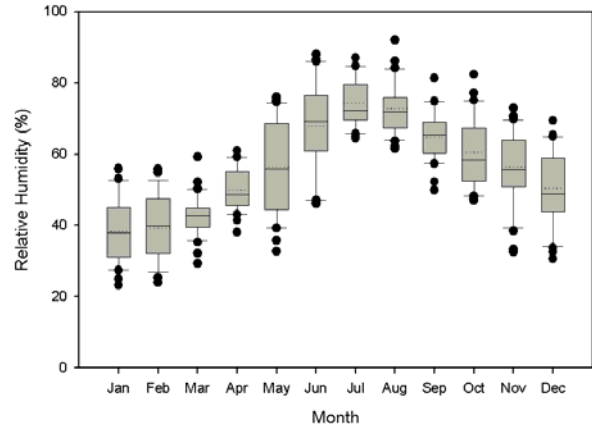

Box plots of indoor temperature and relative humidity of monthly values over 1953 in Sael, Canal Room and Church

legend