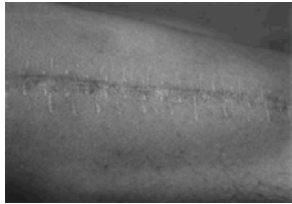

Ishiuchi Miyako

POSTWAR SHADOWS

64. Ishiuchi Miyako (Japanese, born 1947)
  Scars #50 (Accident 1981), 1996
  Gelatin silver print
  38.3 x 54.3 cm (15 1/16 x 21 3/8 in.)
  The J. Paul Getty Museum, Los Angeles, 2009.96.15
  © Ishiuchi Miyako