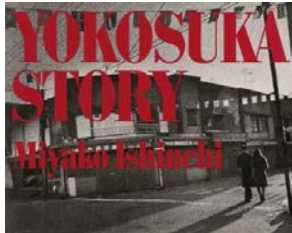

133. Unknown maker
Map of Yokosuka, 1976 - 1977
Offset lithograph with ink
94 x 63.5 cm (37 x 25 in.)
Collection of Ishiuchi Miyako
EX.2015.7.115

Ishiuchi Miyako

POSTWAR SHADOWS

134. Ishiuchi Miyako (Japanese, born 1947)
Apartment, 1978
Letterpress printing
23.6 x 28.7 x 1.2 cm (9 5/16 x 11 5/16 x 1/2 in.)
Collection of Ishiuchi Miyako
© Ishiuchi Miyako
EX.2015.7.116