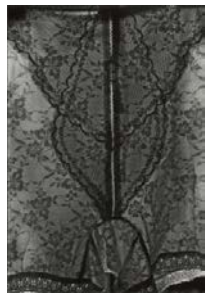

93. Ishiuchi Miyako (Japanese, born 1947)
  Mother's #24, 2001
  Gelatin silver print
  107.5 x 74 cm (42 5/16 x 29 1/8 in.)
  Collection of Ishiuchi Miyako
  © Ishiuchi Miyako
  EX.2015.7.43