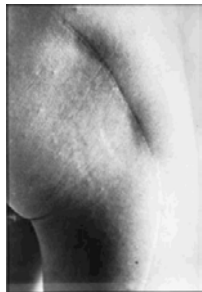

Ishiuchi Miyako

POSTWAR SHADOWS

72. Ishiuchi Miyako (Japanese, born 1947)
  Scars #36 (Illness 1983), 1994
  Gelatin silver print
  110.8 x 76.5 cm (43 5/8 x 30 1/8 in.)
  Collection of the National Museum of Modern Art,
  Tokyo
  © Ishiuchi Miyako
  EX.2015.7.101