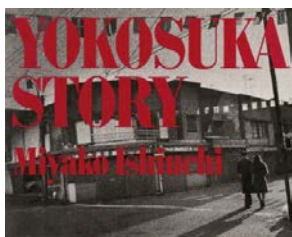

139. Ishiuchi Miyako (Japanese, born 1947)
  Yokosuka Story, 1979
  Ink
  23.6 x 29.2 x 1.3 cm (9 5/16 x 11 1/2 x 1/2 in.)
  The Manfred Heiting Library, Malibu
  © Ishiuchi Miyako
  EX.2015.7.137