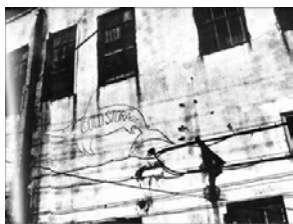

12. Ishiuchi Miyako (Japanese, born 1947)
  Yokosuka Story #105, 1976 - 1977
  Gelatin silver print
  45.6 x 55.6 cm (17 15/16 x 21 7/8 in.)
  Collection of Yokohama Museum of Art
  © Ishiuchi Miyako
  EX.2015.7.82