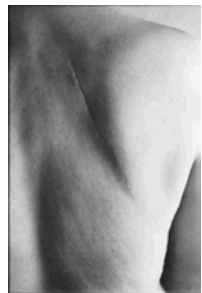

73. Ishiuchi Miyako (Japanese, born 1947)
  Scars #26 (Illness 1961), 1999
  Gelatin silver print
  160 x 108 cm (63 x 42 1/2 in.)
  Collection of the National Museum of Modern Art,
  Tokyo
  © Ishiuchi Miyako
  EX.2015.7.102