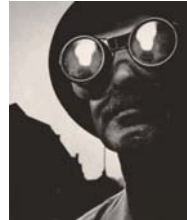

36. W. Eugene Smith
American, 1918 - 1978
[Pittsburgh], 1955 - 1956
Gelatin silver print
Image: 28 x 23.3 cm (11 x 9 3/16 in.)
The J. Paul Getty Museum, Los Angeles
© *The Heirs of W. Eugene Smith*
84.XM.1014.19