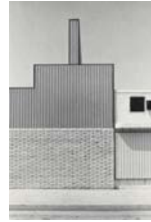

22. Anthony Hernandez
American, born 1947
Automotive Landscapes #5: Los Angeles, 1978
Gelatin silver print
Image: 29.9 x 43.5 cm (11 3/4 x 17 1/8 in.)
The J. Paul Getty Museum, Los Angeles, Purchased in part with funds provided by the Photographs Council
© *Anthony Hernandez*
2005.35.10

24. Grant Mudford
  Australian, born 1944
  Los Angeles (US 257/10a), Negative, 1976; print, 1980
  Gelatin silver print
  Image: 48.9 x 33.3 cm (19 1/4 x 13 1/8 in.)
  The J. Paul Getty Museum, Los Angeles
  © *Grant Mudford*
  2011.8.4