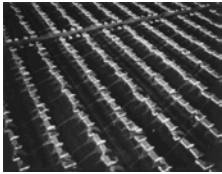

17. William A. Garnett
American, 1916 - 2006
[Framing, Lakewood, California, 1950](#)
Gelatin silver print
Image: 18.4 x 24.1 cm (7 1/4 x 9 1/2 in.)
The J. Paul Getty Museum, Los Angeles
© *Estate of William A. Garnett*
2000.32.27

19. William A. Garnett
American, 1916 - 2006
[Finished Housing, Lakewood, California, 1950](#)
Gelatin silver print
Image: 18.7 x 24 cm (7 3/8 x 9 7/16 in.)
The J. Paul Getty Museum, Los Angeles
© *Estate of William A. Garnett*
2000.32.29