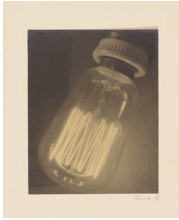

13. Květoslav Trojna
  Czech, active 1930s
  [Lightbulb](#), About 1930
  Gelatin silver print
  Image: 21.4 × 17 cm (8 7/16 × 6 11/16 in.)
  The J. Paul Getty Museum, Los Angeles
  Status undetermined
  84.XP.147.24