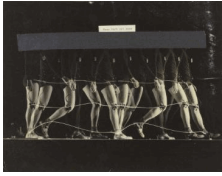

29. Gjon Mili
  American, born Albania, 1904 - 1984
  [Study on How Men Walk, Man Wired with Lights, Walter Reed Hospital, Washington, D.C., 1946](#)
  Gelatin silver print
  Image: 26.7 × 34 cm (10 1/2 × 13 3/8 in.)
  The J. Paul Getty Museum, Los Angeles, Gift of Nina and Leo Pircher
  © *Time Life Pictures*
  2009.138.9