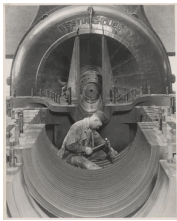

19. Lewis W. Hine
American, 1874 - 1940
[Heart of the Turbine](#), Negative, 1920s; print, 1930
Gelatin silver print
Image: 24.1 x 19.4 cm (9 1/2 x 7 5/8 in.)
The J. Paul Getty Museum, Los Angeles
84.XM.470.8