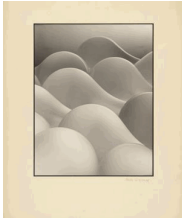

17. Fred G. Korth
American, born Germany, 1902 - 1983
[Lightbulbs](#), About 1938
Gelatin silver print
Image: 33.7 x 26.2 cm (13 1/4 x 10 5/16 in.)
The J. Paul Getty Museum, Los Angeles
Status undetermined
86.XM.13.13