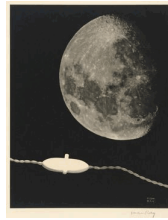

24. Man Ray
  American, 1890 - 1976
  [The World](#), 1931
  Photogravure
  Image: 26 x 20.5 cm (10 1/4 x 8 1/16 in.)
  The J. Paul Getty Museum, Los Angeles
  © Man Ray Trust ARS-ADAGP
  84.XM.1000.104