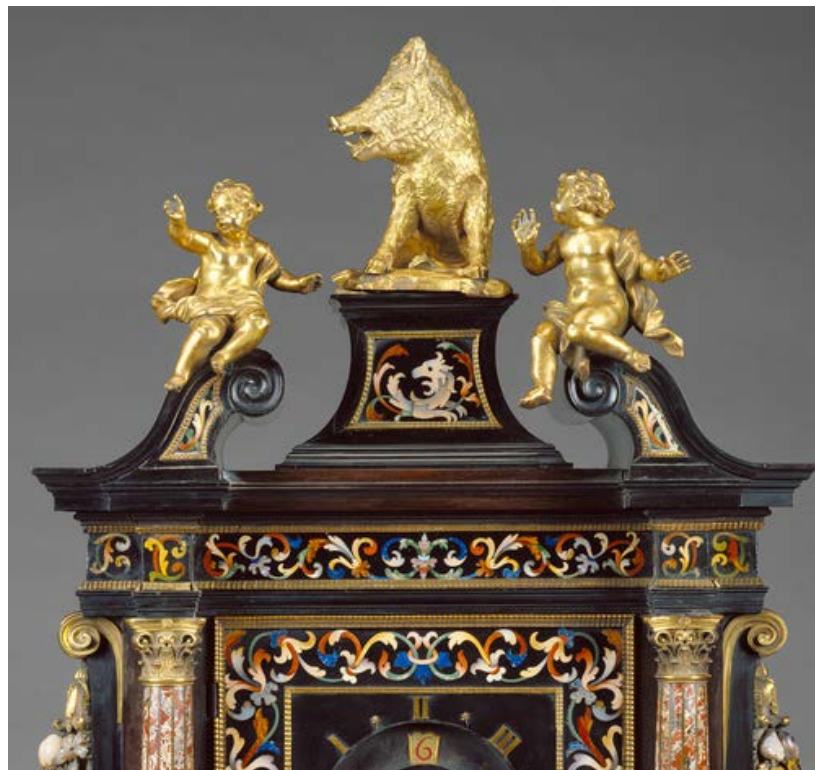

## **BOOK OF BEASTS**

**THE BESTIARY IN THE MEDIEVAL WORLD**

May 14–August 18, 2019

*Griffin* (detail), from *Book of Flowers*, France and Belgium, 1460. Tempera colors on parchment, 40.8 × 28.6 cm. Koninklijke Bibliotheek, The Hague, Ms. 72 A 23, fol. 46

## Here are some additional animals on view at the Getty Center.

[Elephant with Raised Trunk](#)

North Pavilion  
Gallery 102

[Night Clock](#)

East Pavilion  
Gallery 102

[Moses Striking Water from the Rock](#)

East Pavilion  
Gallery 202

[The Striped Horse from The Ancient India Series](#)

South Pavilion  
Gallery 105

[Galle Chandelier](#)

South Pavilion  
Gallery 101

[Moroccan Horseman Crossing a Ford](#)

West Pavilion  
Gallery 201